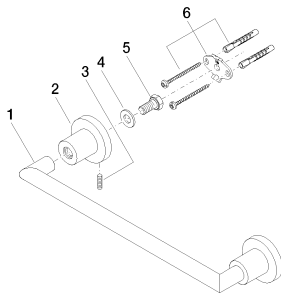

Bathtub - Tara.

Towel bar - polished chrome

Article number: 83 030 892-00

- Center to center 11-3/4"
- Width 14"
- Height 2-1/8"
- Flange diameter 2-1/8"
- 3-1/8" Projection

polished chrome

Dimensional drawing

All dimensions in mm / inch = mm x 0,0394

Bathtub - Tara.

Towel bar - polished chrome

Article number: 83 030 892-00

Bathtub - Tara.

Towel bar - polished chrome

Article number: 83 030 892-00

Other surface finishes

Spare parts list

Number	Item Number	Designation	Number of units
--------	-------------	-------------	-----------------