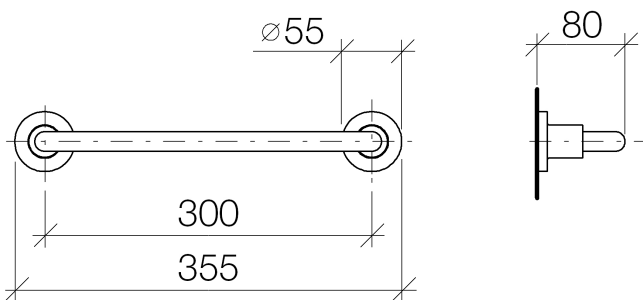

Bathtub - Tara.

Towel bar - polished chrome

Article number: 83 030 892-00

- Center to center 11-3/4"
- Width 14"
- Height 2-1/8"
- Flange diameter 2-1/8"
- 3-1/8" Projection

polished chrome

Dimensional drawing

All dimensions in mm / inch = mm x 0,0394

Bathtub - Tara.

Towel bar - polished chrome

Article number: 83 030 892-00

Bathtub - Tara.

Towel bar - polished chrome

Article number: 83 030 892-00

Other surface finishes